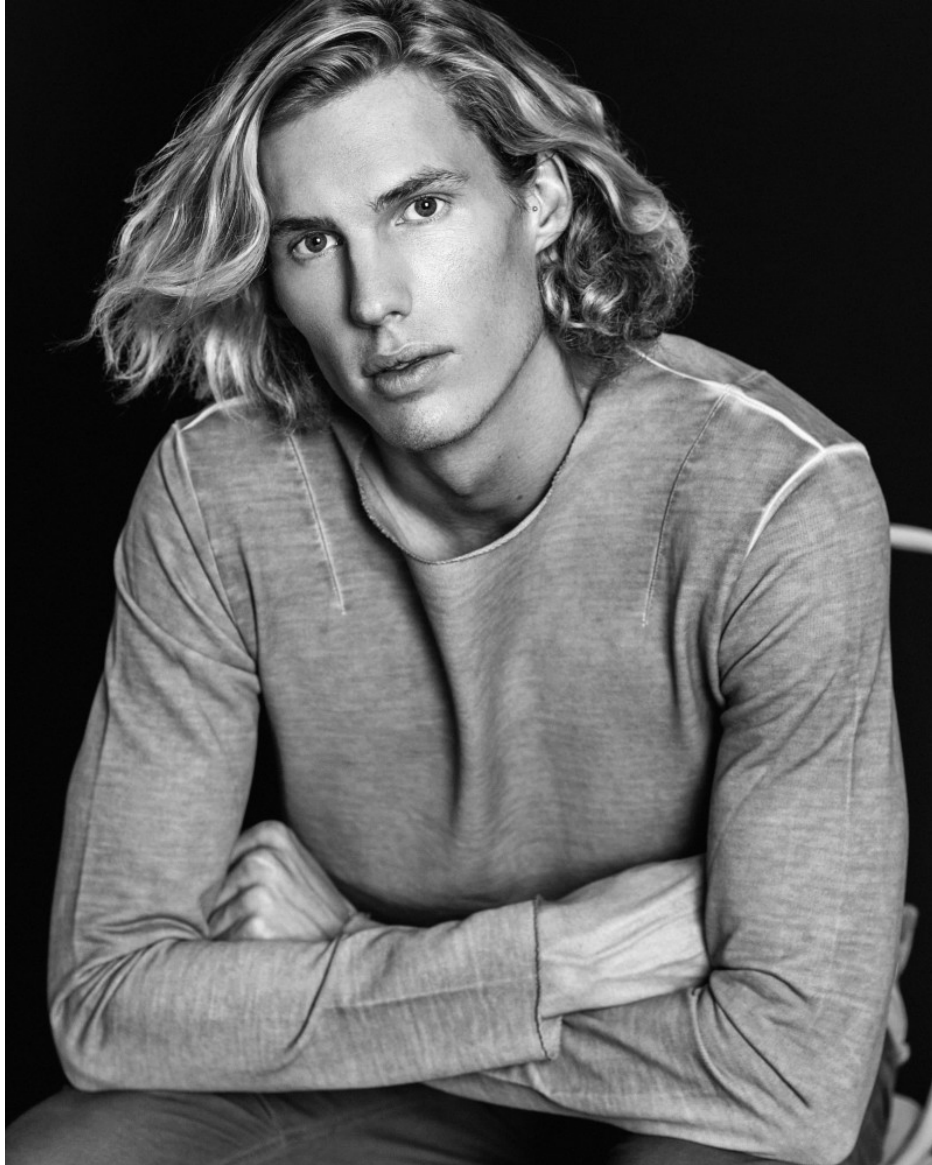

modemodels

BRANDON L

Height: 186cm / 6' 1" Chest: 97.5cm / 38½" Waist: 78.5cm 31" Shoes: 44 EU / 10 US / 9.5 UK Hair: Blond Eyes: Blue

modemodels

BRANDON L

Height: 186cm / 6' 1" Chest: 97.5cm / 38½" Waist: 78.5cm 31" Shoes: 44 EU / 10 US / 9.5 UK Hair: Blond Eyes: Blue