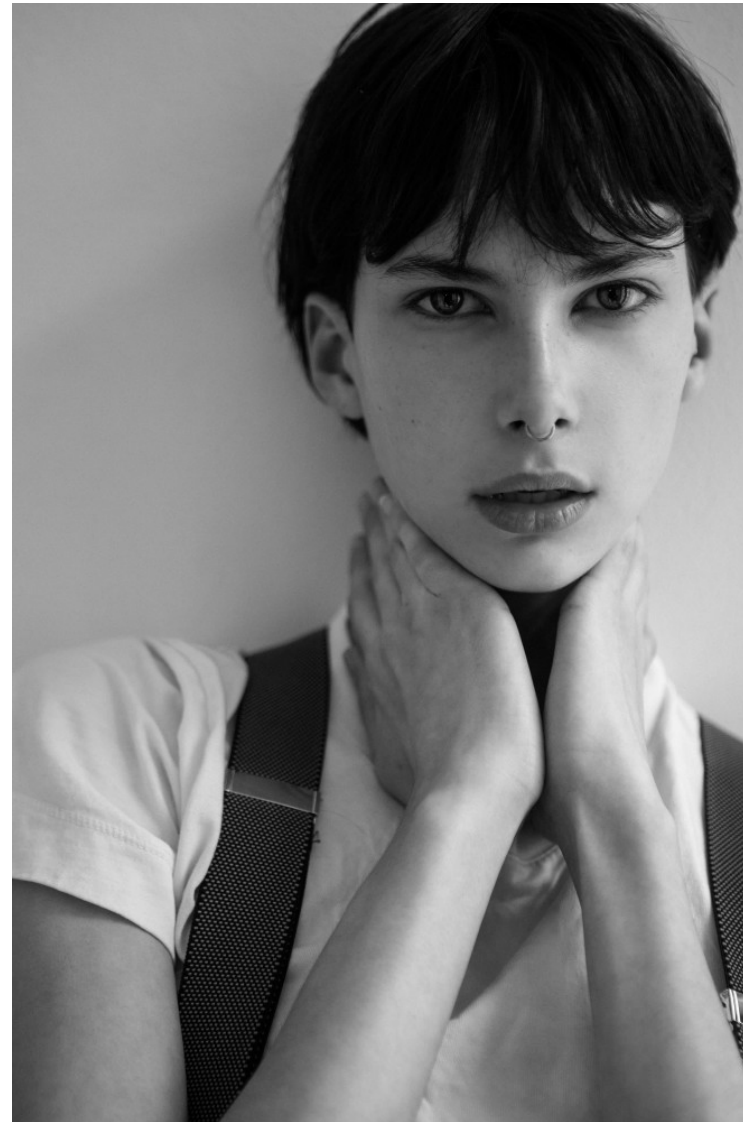

modemodels

JULIA B

Height: 179cm / 5' 10½" Bust: 84cm / 33" B Waist: 61cm 24" Hips: 89cm / 35" Shoes: 39.5EU / 8½US / 6½UK Hair: Dark brown Eyes: Brown