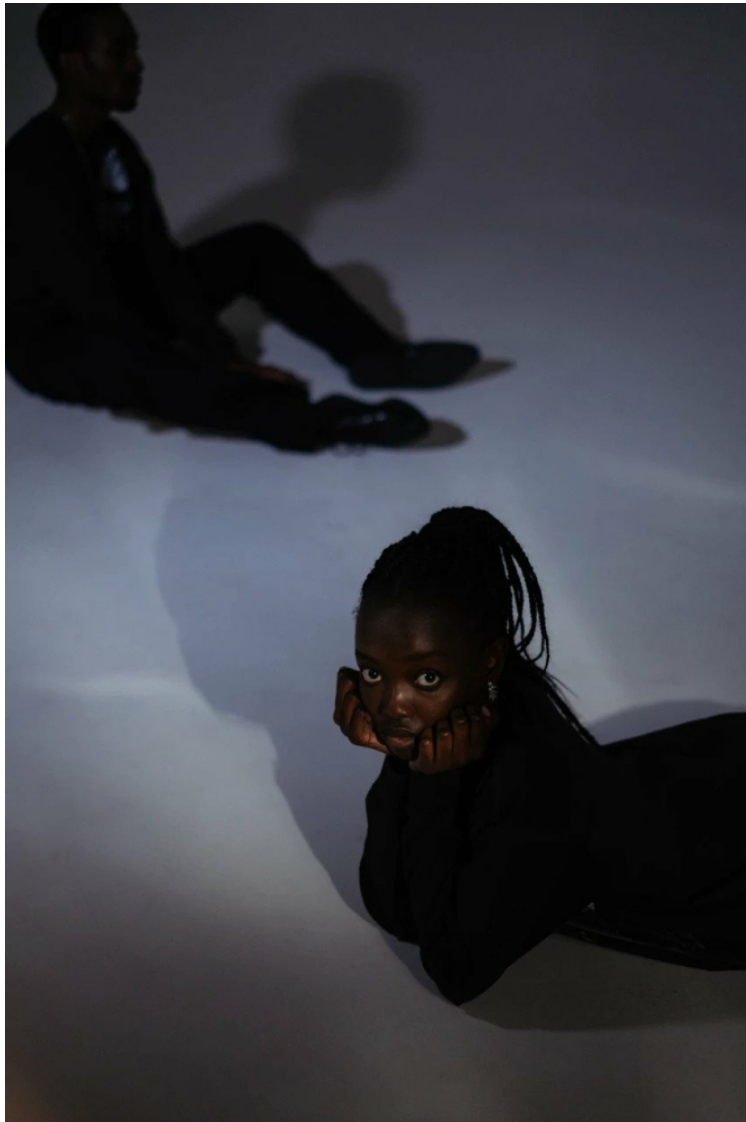

modemodels

AMAN M

Height: 175cm / 5' 9" Bust: 79cm / 31" B Waist: 64cm 25" Hips: 90cm / 35½" Shoes: 39 EU / 8 US / 6 UK Hair: Dark brown Eyes: Brown

modemodels

AMAN M

Height: 175cm / 5' 9" Bust: 79cm / 31" B Waist: 64cm 25" Hips: 90cm / 35½" Shoes: 39 EU / 8US / 6UK Hair: Dark brown Eyes: Brown

modemodels

AMAN M

Height: 175cm / 5' 9" Bust: 79cm / 31" B Waist: 64cm 25" Hips: 90cm / 35½" Shoes: 39 EU / 8 US / 6 UK Hair: Dark brown Eyes: Brown

modemodels

AMAN M

Height: 175cm / 5' 9" Bust: 79cm / 31" B Waist: 64cm 25" Hips: 90cm / 35½" Shoes: 39 EU / 8 US / 6 UK Hair: Dark brown Eyes: Brown