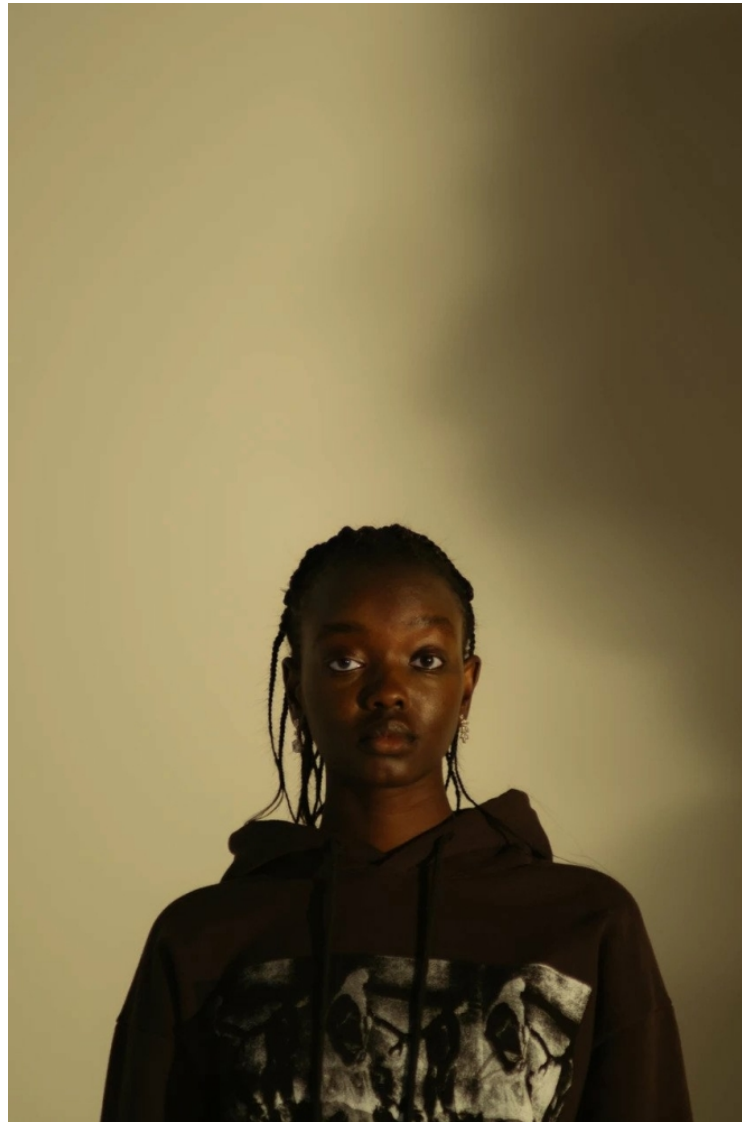

modemodels

AMAN M

Height: 175cm / 5' 9" Bust: 79cm / 31" B Waist: 64cm 25" Hips: 90cm / 35½" Shoes: 39 EU / 8 US / 6 UK Hair: Dark brown Eyes: Brown

modemodels

AMAN M

Height: 175cm / 5' 9" Bust: 79cm / 31" B Waist: 64cm 25" Hips: 90cm / 35½" Shoes: 39 EU / 8US / 6UK Hair: Dark brown Eyes: Brown

modemodels

AMAN M

Height: 175cm / 5' 9" Bust: 79cm / 31" B Waist: 64cm 25" Hips: 90cm / 35½" Shoes: 39 EU / 8 US / 6 UK Hair: Dark brown Eyes: Brown

modemodels

AMAN M

Height: 175cm / 5' 9" Bust: 79cm / 31" B Waist: 64cm 25" Hips: 90cm / 35½" Shoes: 39 EU / 8 US / 6 UK Hair: Dark brown Eyes: Brown