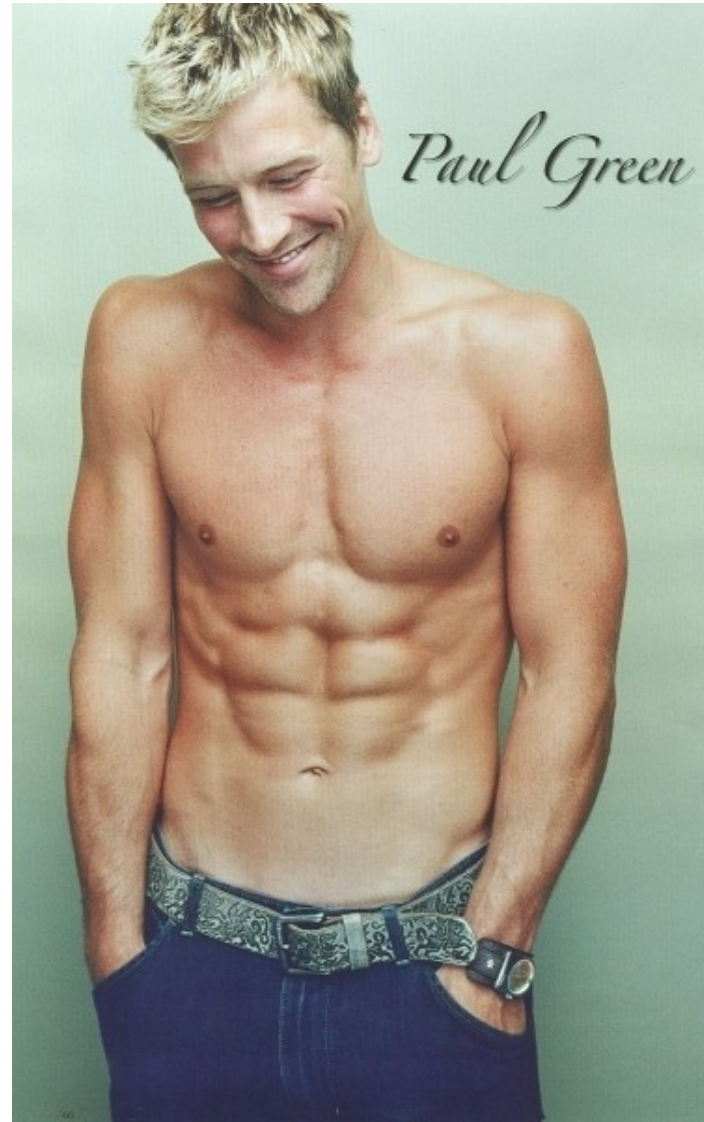

modemodels

PAUL G

Height: 186cm / 6' 1"   Waist: 84cm 33"   Shoes: 45 EU / 11US / 10.5UK   Hair: Blond   Eyes: Blue