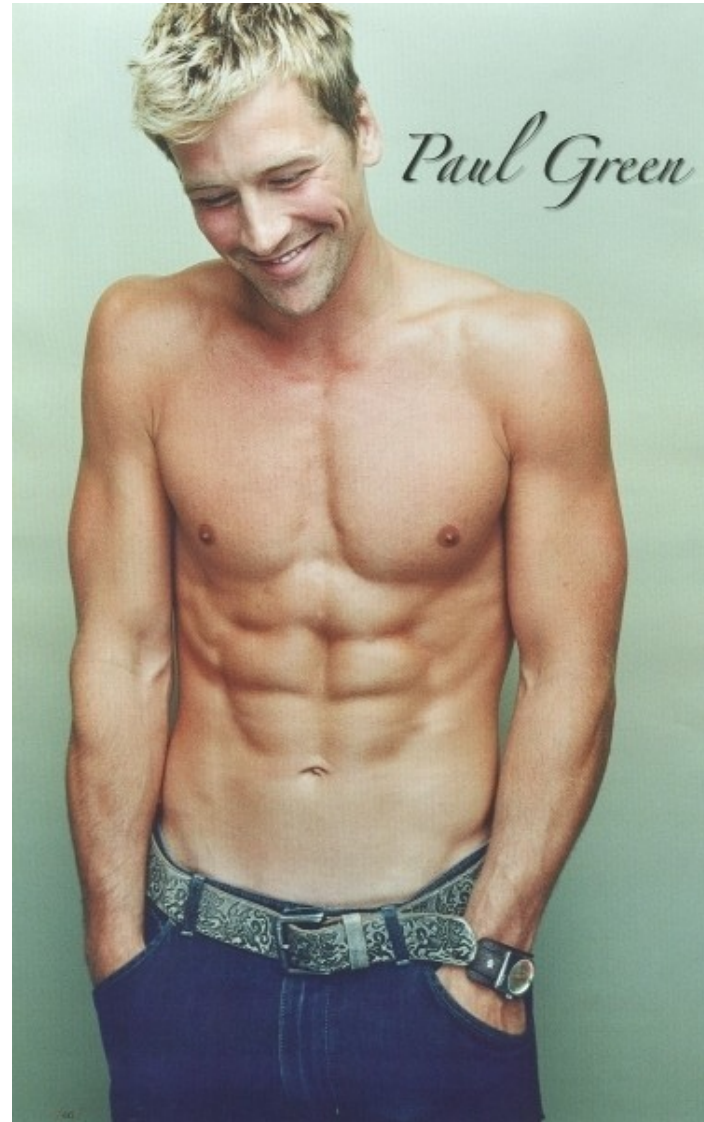

modemodels

paul greene
ACTOR

PAUL G

Height: 186cm / 6' 1" Waist: 84cm / 33" Shoes: 45 EU / 11US / 10.5UK Hair: Blond Eyes: Blue

modemodels

PAUL G

Height: 186cm / 6' 1" Waist: 84cm / 33" Shoes: 45 EU / 11US / 10.5UK Hair: Blond Eyes: Blue

modemodells

PAUL G

Height: 186cm / 6' 1" Waist: 84cm / 33" Shoes: 45 EU / 11US / 10.5UK Hair: Blond Eyes: Blue

modemodels

PAUL G

Height: 186cm / 6' 1" Waist: 84cm / 33" Shoes: 45 EU / 11US / 10.5UK Hair: Blond Eyes: Blue

modemodels

PAUL G

Height: 186cm / 6' 1" Waist: 84cm / 33" Shoes: 45 EU / 11US / 10.5UK Hair: Blond Eyes: Blue

modemodels

PAUL G

Height: 186cm / 6' 1" Waist: 84cm / 33" Shoes: 45 EU / 11US / 10.5UK Hair: Blond Eyes: Blue

modemodels

PAUL G

Height: 186cm / 6' 1" Waist: 84cm / 33" Shoes: 45 EU / 11US / 10.5UK Hair: Blond Eyes: Blue