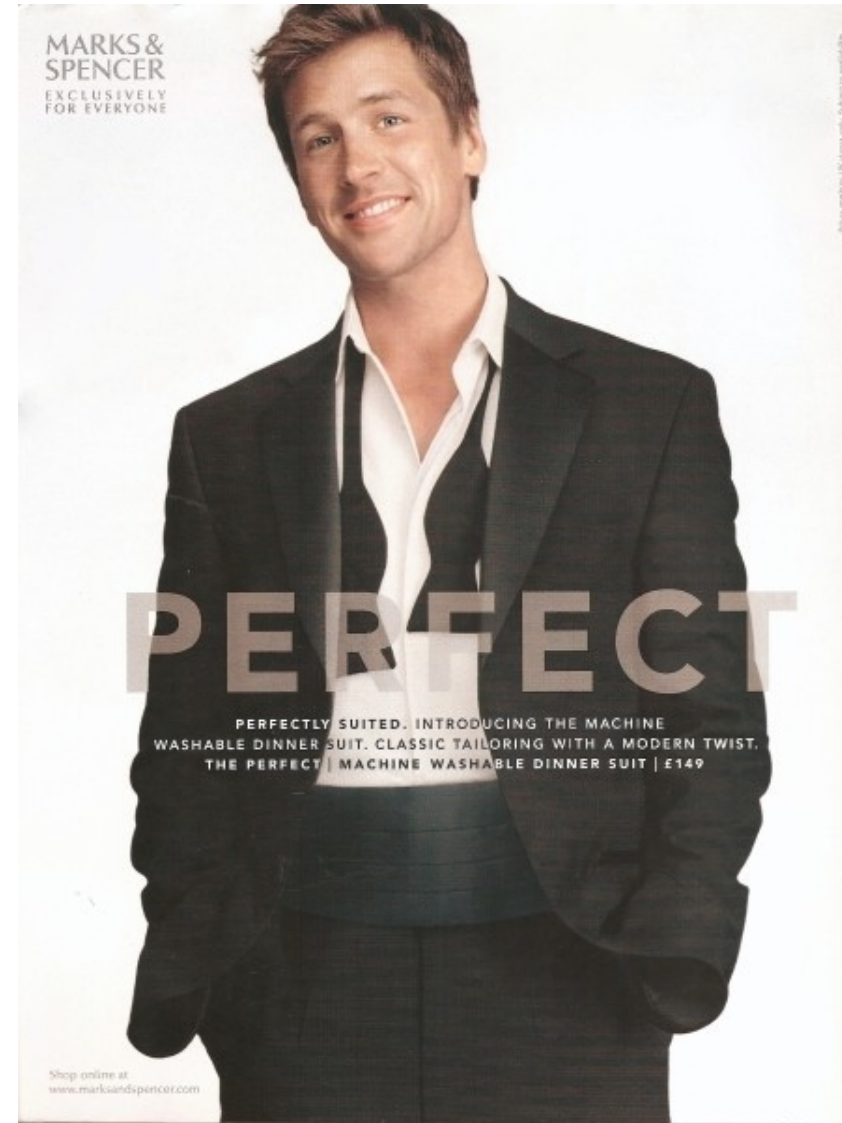

modemodels

paul greene
ACTOR

PAUL G

Height: 186cm / 6' 1" Waist: 84cm / 33" Shoes: 45 EU / 11US / 10.5UK Hair: Blond Eyes: Blue

modemodels

PAUL G

Height: 186cm / 6' 1" Waist: 84cm / 33" Shoes: 45 EU / 11US / 10.5UK Hair: Blond Eyes: Blue

modemodells

PAUL G

Height: 186cm / 6' 1" Waist: 84cm / 33" Shoes: 45 EU / 11US / 10.5UK Hair: Blond Eyes: Blue

modemodels

PAUL G

Height: 186cm / 6' 1" Waist: 84cm / 33" Shoes: 45 EU / 11US / 10.5UK Hair: Blond Eyes: Blue

modemodels

PAUL G

Height: 186cm / 6' 1" Waist: 84cm / 33" Shoes: 45 EU / 11US / 10.5UK Hair: Blond Eyes: Blue

modemodels

PAUL G

Height: 186cm / 6' 1" Waist: 84cm / 33" Shoes: 45 EU / 11US / 10.5UK Hair: Blond Eyes: Blue

modemodels

PAUL G

Height: 186cm / 6' 1" Waist: 84cm / 33" Shoes: 45 EU / 11US / 10.5UK Hair: Blond Eyes: Blue