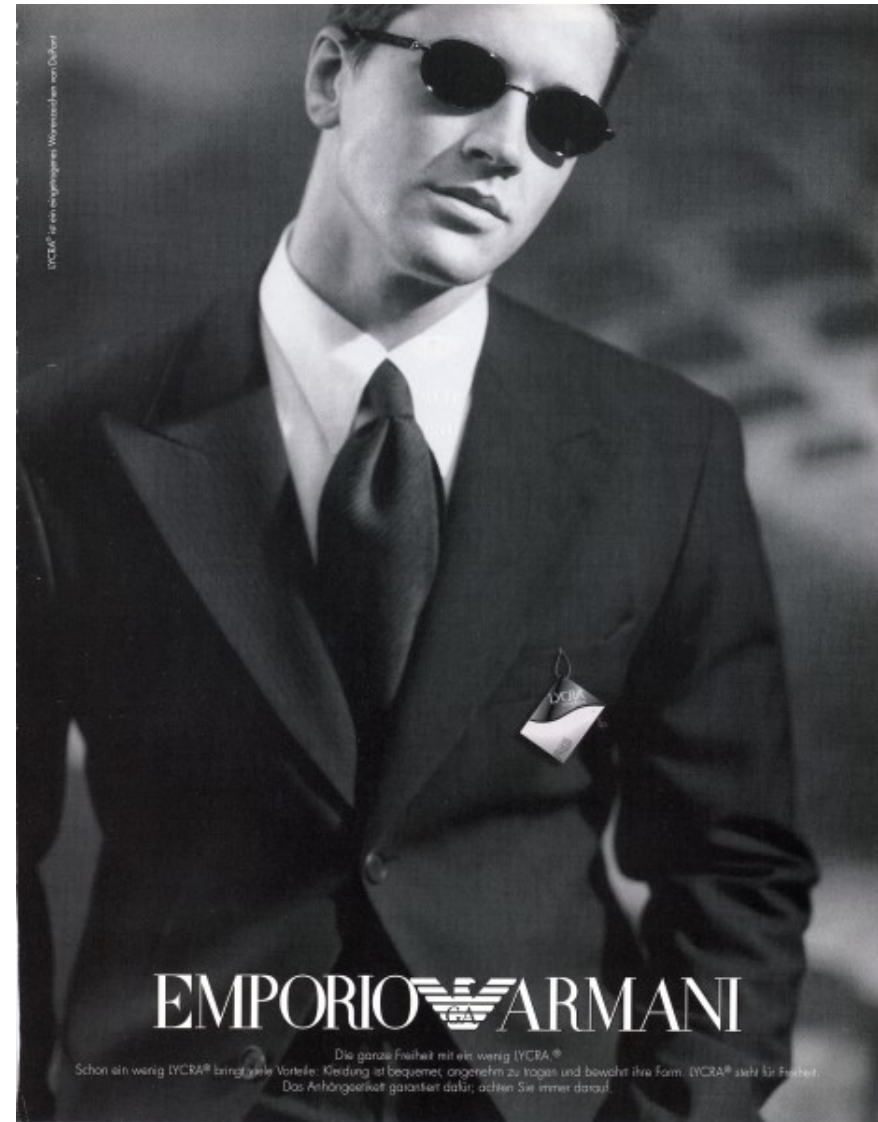

modemodels

PAUL G

Height: 186cm / 6' 1"   Waist: 84cm / 33"   Shoes: 45 EU / 11US / 10.5UK   Hair: Blond   Eyes: Blue