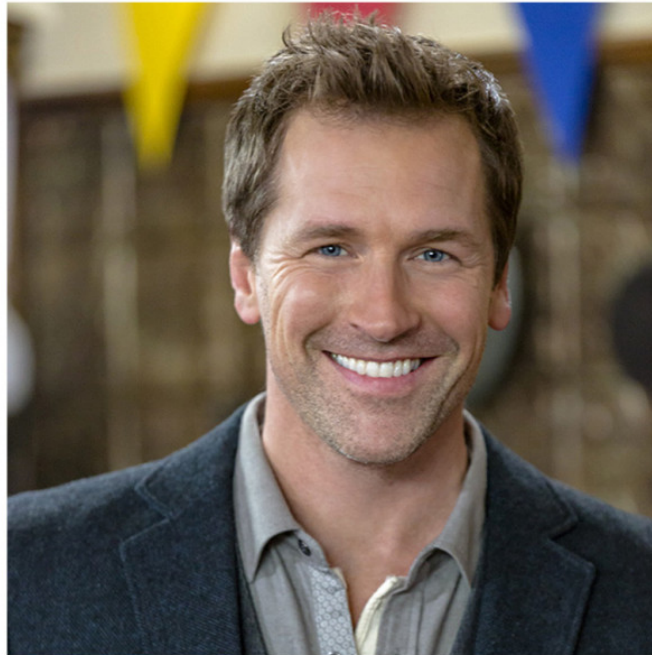

modemodels

paul greene  
ACTOR

**PAUL G**

Height: 186cm / 6' 1"    Waist: 84cm 33"    Shoes: 45 EU / 11US / 10.5UK    Hair: Blond    Eyes: Blue