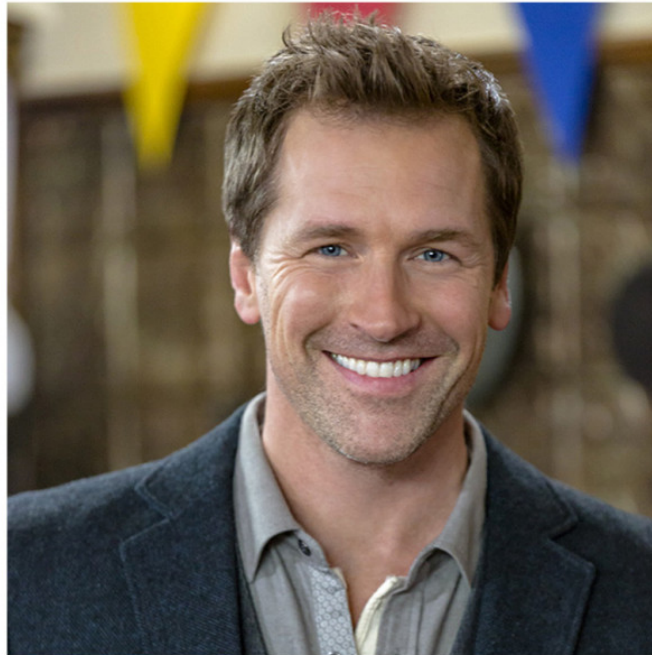

modemodels

paul greene
ACTOR

PAUL G

Height: 186cm / 6' 1" Waist: 84cm / 33" Shoes: 45 EU / 11US / 10.5UK Hair: Blond Eyes: Blue

modemodels

PAUL G

Height: 186cm / 6' 1" Waist: 84cm / 33" Shoes: 45 EU / 11US / 10.5UK Hair: Blond Eyes: Blue

modemodells

PAUL G

Height: 186cm / 6' 1" Waist: 84cm / 33" Shoes: 45 EU / 11US / 10.5UK Hair: Blond Eyes: Blue

modemodels

PAUL G

Height: 186cm / 6' 1" Waist: 84cm / 33" Shoes: 45 EU / 11US / 10.5UK Hair: Blond Eyes: Blue