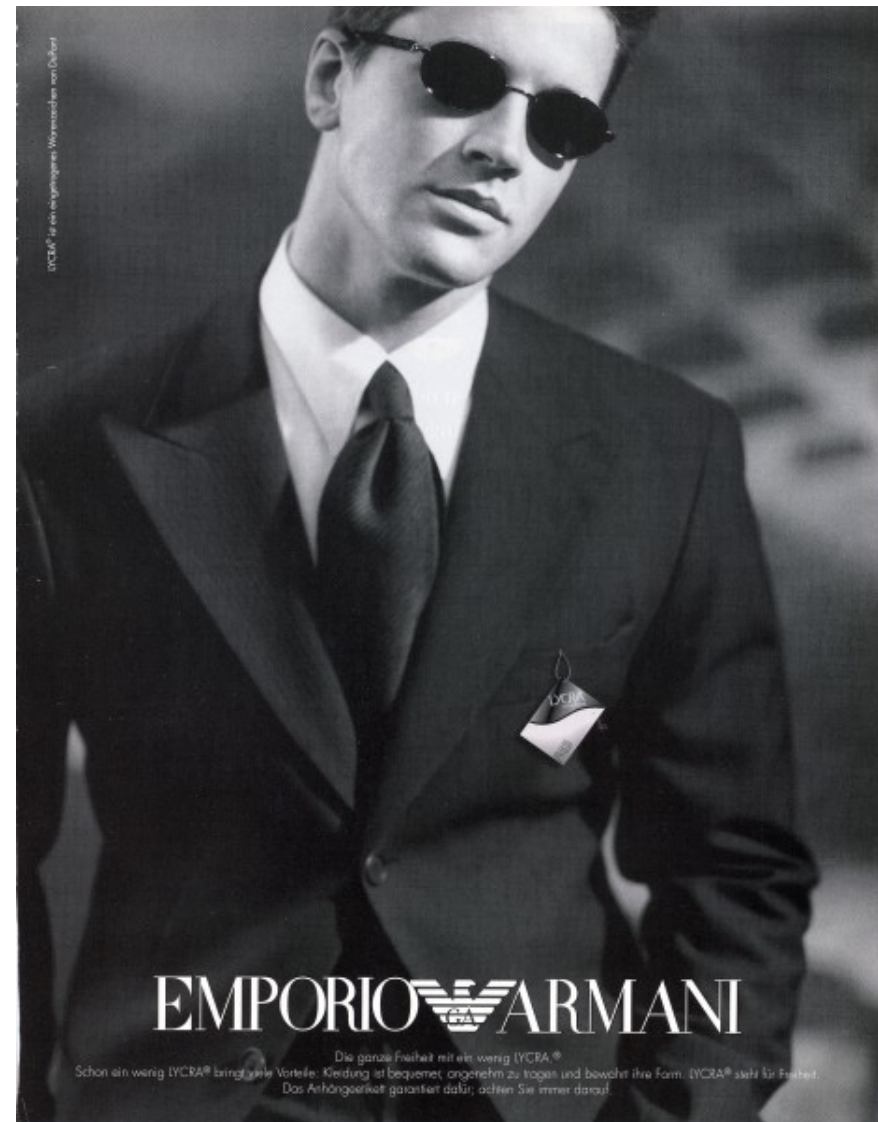

modemodels

PAUL G

Height: 186cm / 6' 1"   Waist: 84cm 33"   Shoes: 45 EU / 11US / 10.5UK   Hair: Blond   Eyes: Blue