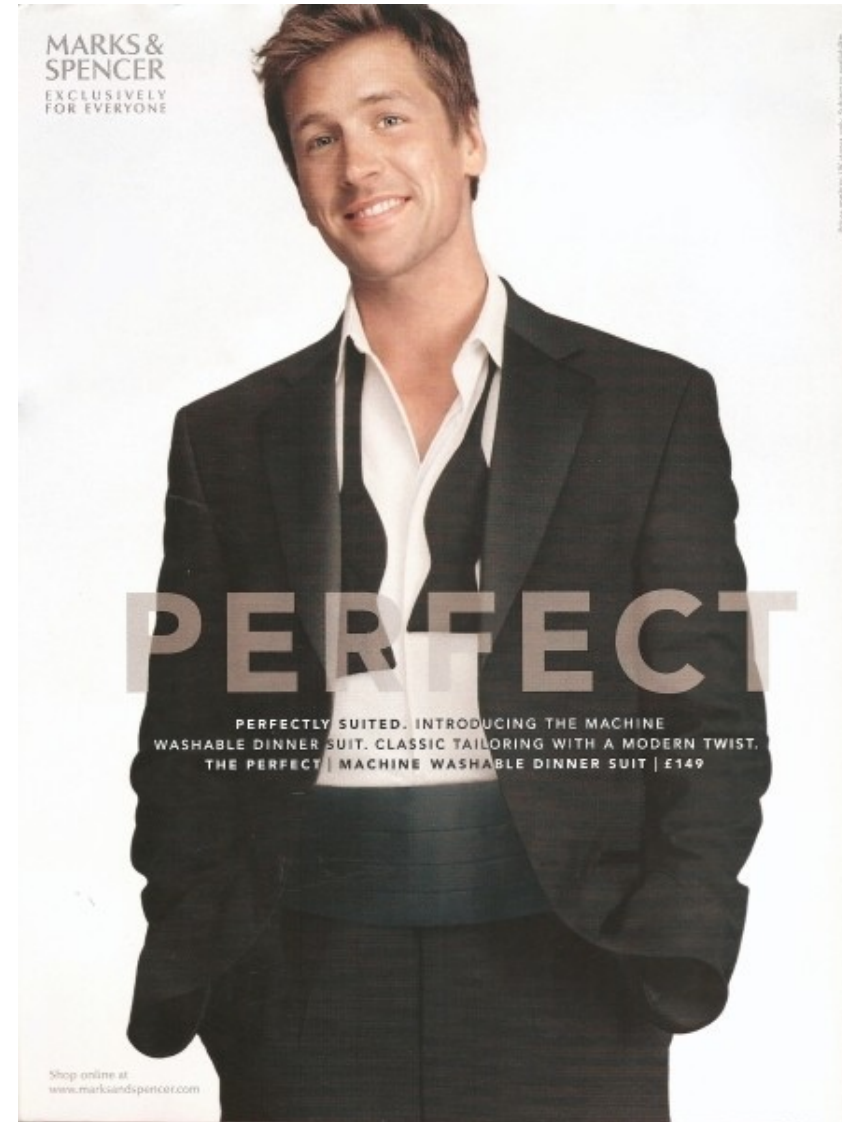

modemodels

PAUL G

Height: 186cm / 6' 1"   Waist: 84cm 33"   Shoes: 45 EU / 11US / 10.5UK   Hair: Blond   Eyes: Blue