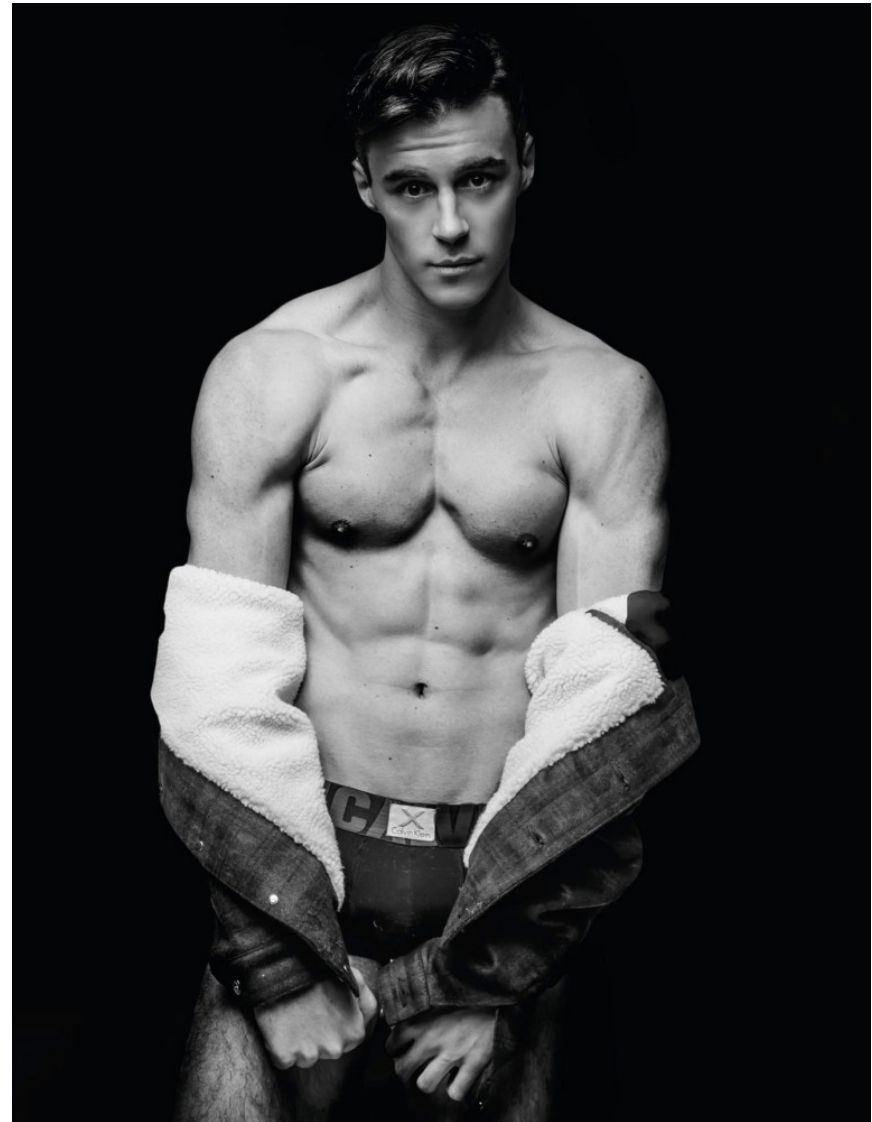

CARSON L

Height: 188cm / 6' 2"   Waist: 79cm / 31"   Shoes: 44.5EU / 10½US / 10UK   Hair: Brown   Eyes: Brown