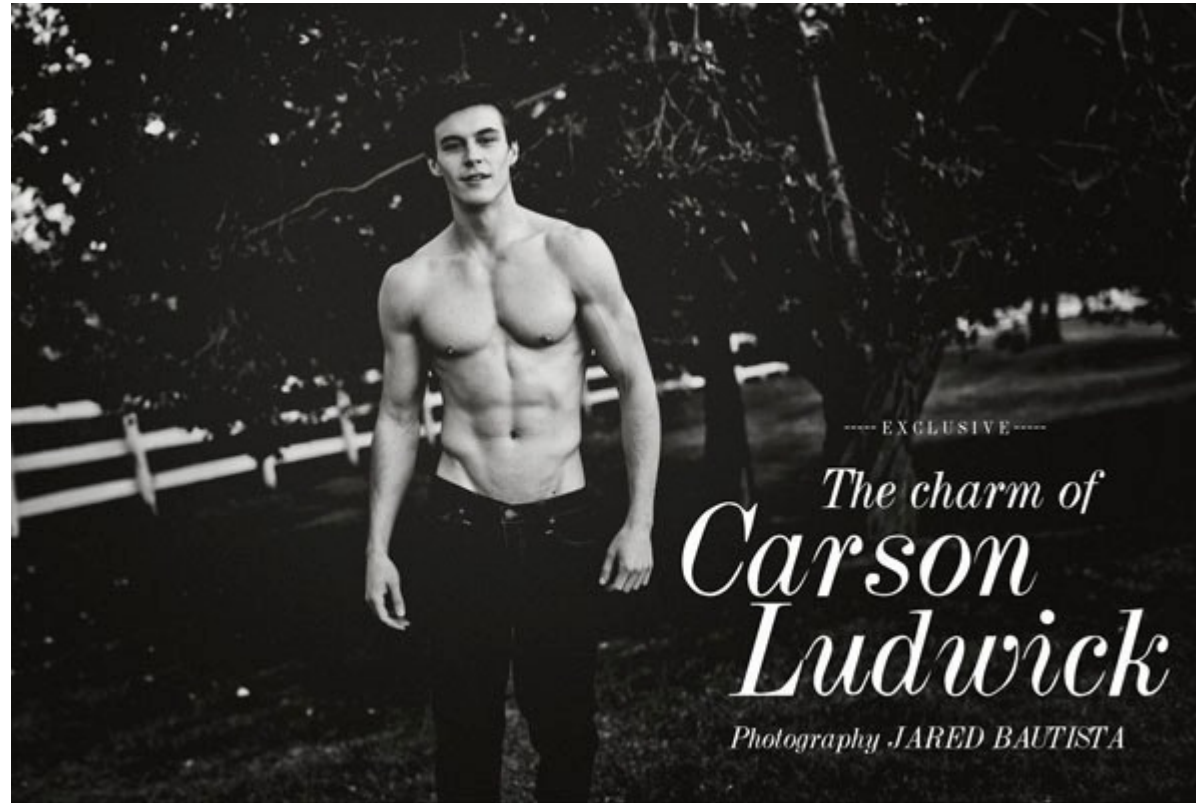

modemodels

CARSON L

Height: 188cm / 6' 2"   Waist: 79cm / 31"   Shoes: 44.5EU / 10½US / 10UK   Hair: Brown   Eyes: Brown