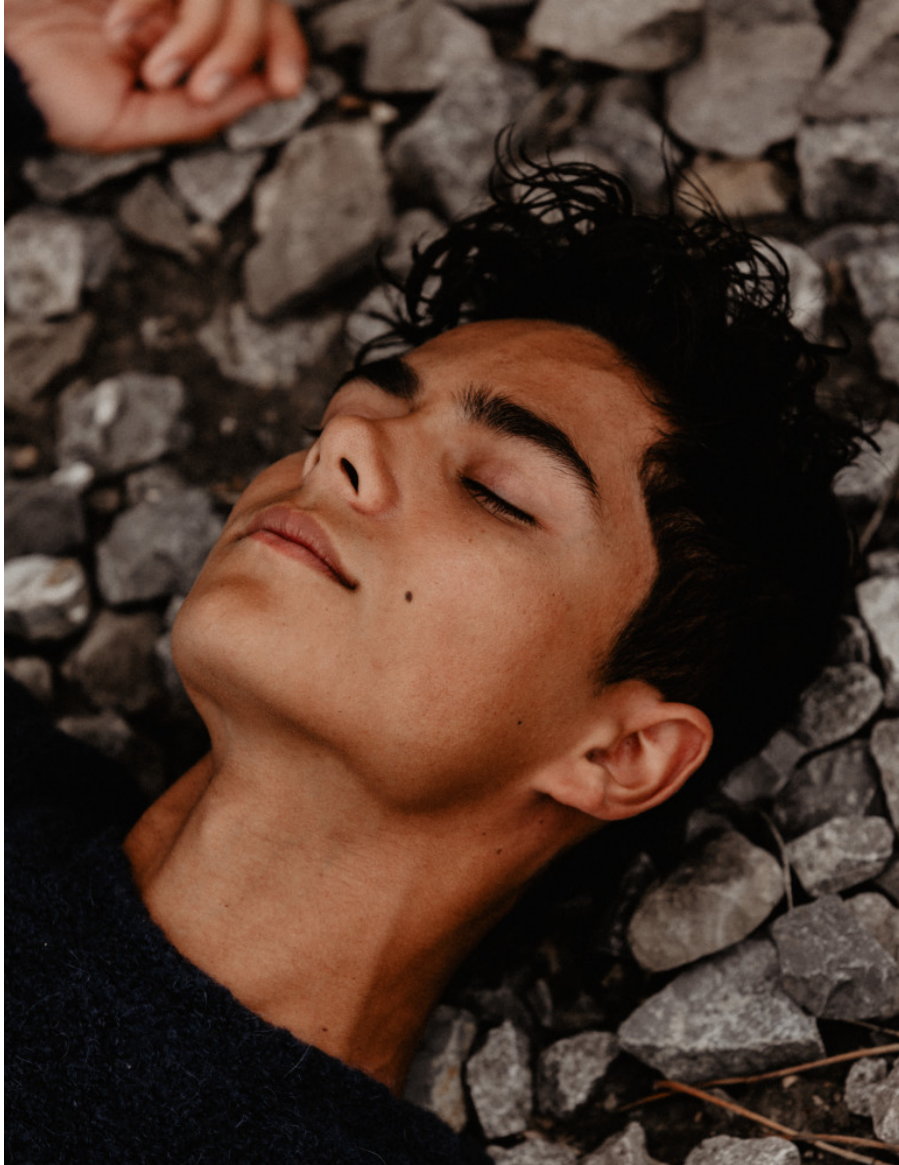

modemodels

BENJAMIN D

Height: 183.5cm / 6' 0"   Waist: 76cm 30"   Shoes: 44.5 EU / 10½ US / 10 UK