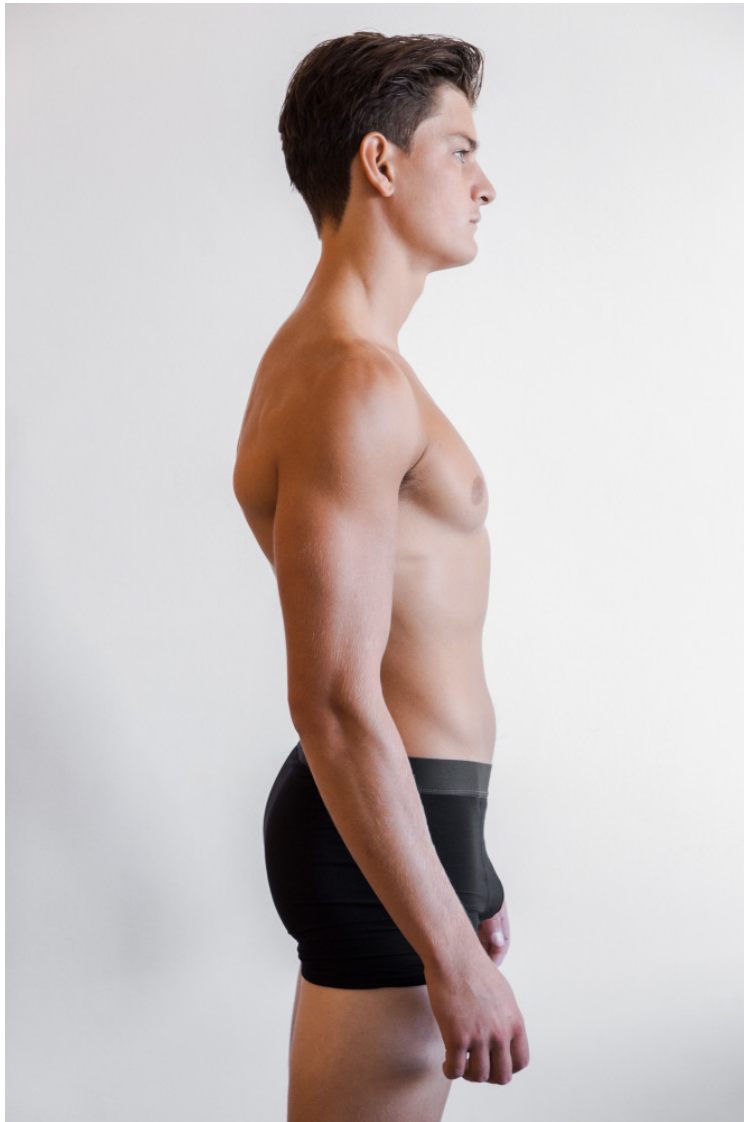

modemodels

ELLISK

Height: 186cm / 6' 1" Chest: 104.5cm / 41" Waist: 81cm 32" Hips: 94cm / 37" Shoes: 45 EU / 11US / 10.5UK Hair: Brown Eyes: Blue

modemodels

ELLISK

Height: 186cm / 6' 1" Chest: 104.5cm / 41" Waist: 81cm 32" Hips: 94cm / 37" Shoes: 45 EU / 11 US / 10.5 UK Hair: Brown Eyes: Blue

modemodels

ELLISK

Height: 186cm / 6' 1" Chest: 104.5cm / 41" Waist: 81cm 32" Hips: 94cm / 37" Shoes: 45 EU / 11US / 10.5UK Hair: Brown Eyes: Blue

modemodels

ELLISK

Height: 186cm / 6' 1" Chest: 104.5cm / 41" Waist: 81cm 32" Hips: 94cm / 37" Shoes: 45 EU / 11US / 10.5UK Hair: Brown Eyes: Blue

modemodels

ELLISK

Height: 186cm / 6' 1" Chest: 104.5cm / 41" Waist: 81cm 32" Hips: 94cm / 37" Shoes: 45 EU / 11 US / 10.5 UK Hair: Brown Eyes: Blue