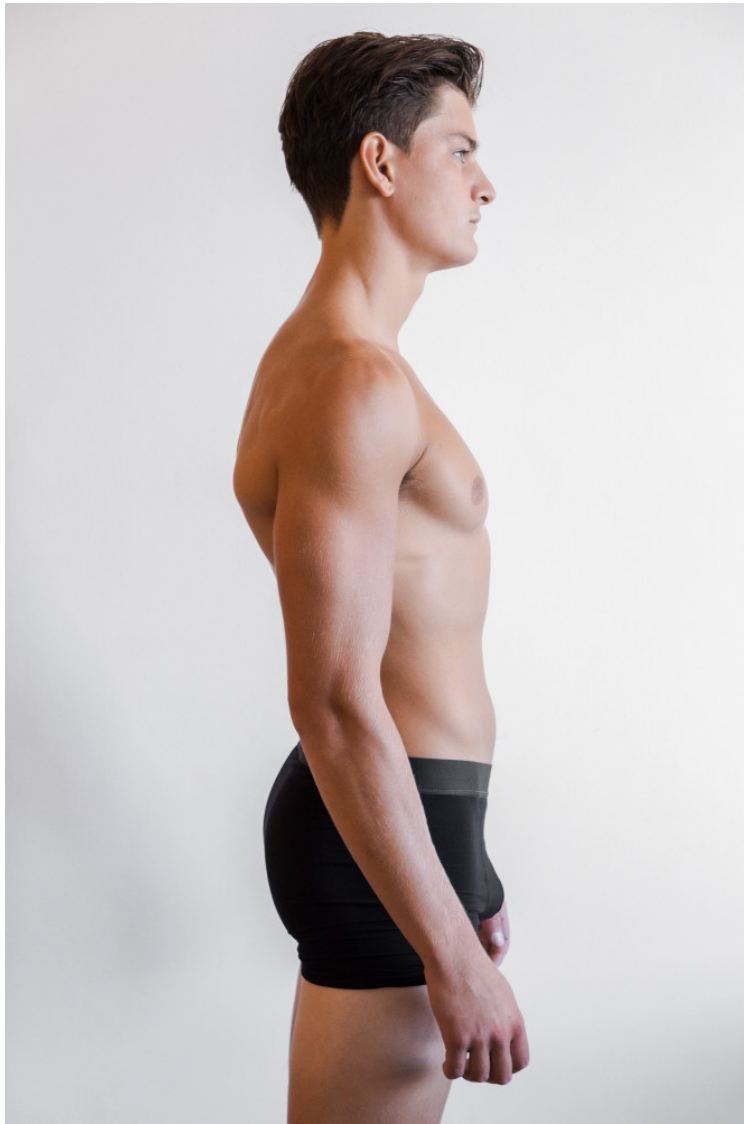

modemodels

ELLISK

Height: 185cm / 6' 1" Chest: 104.5cm / 41" Waist: 78.5cm 31" Hips: 94cm / 37" Shoes: 45 EU / 11US / 10.5UK Hair: Brown Eyes: Blue

modemodels

ELLISK

Height: 185cm / 6' 1" Chest: 104.5cm / 41" Waist: 78.5cm / 31" Hips: 94cm / 37" Shoes: 45 EU / 11US / 10.5UK Hair: Brown Eyes: Blue

modemodels

ELLISK

Height: 185cm / 6' 1" Chest: 104.5cm / 41" Waist: 78.5cm 31" Hips: 94cm / 37" Shoes: 45 EU / 11US / 10.5UK Hair: Brown Eyes: Blue

modemodels

ELLISK

Height: 185cm / 6' 1" Chest: 104.5cm / 41" Waist: 78.5cm 31" Hips: 94cm / 37" Shoes: 45 EU / 11US / 10.5UK Hair: Brown Eyes: Blue

modemodels

ELLISK

Height: 185cm / 6' 1" Chest: 104.5cm / 41" Waist: 78.5cm 31" Hips: 94cm / 37" Shoes: 45 EU / 11US / 10.5UK Hair: Brown Eyes: Blue