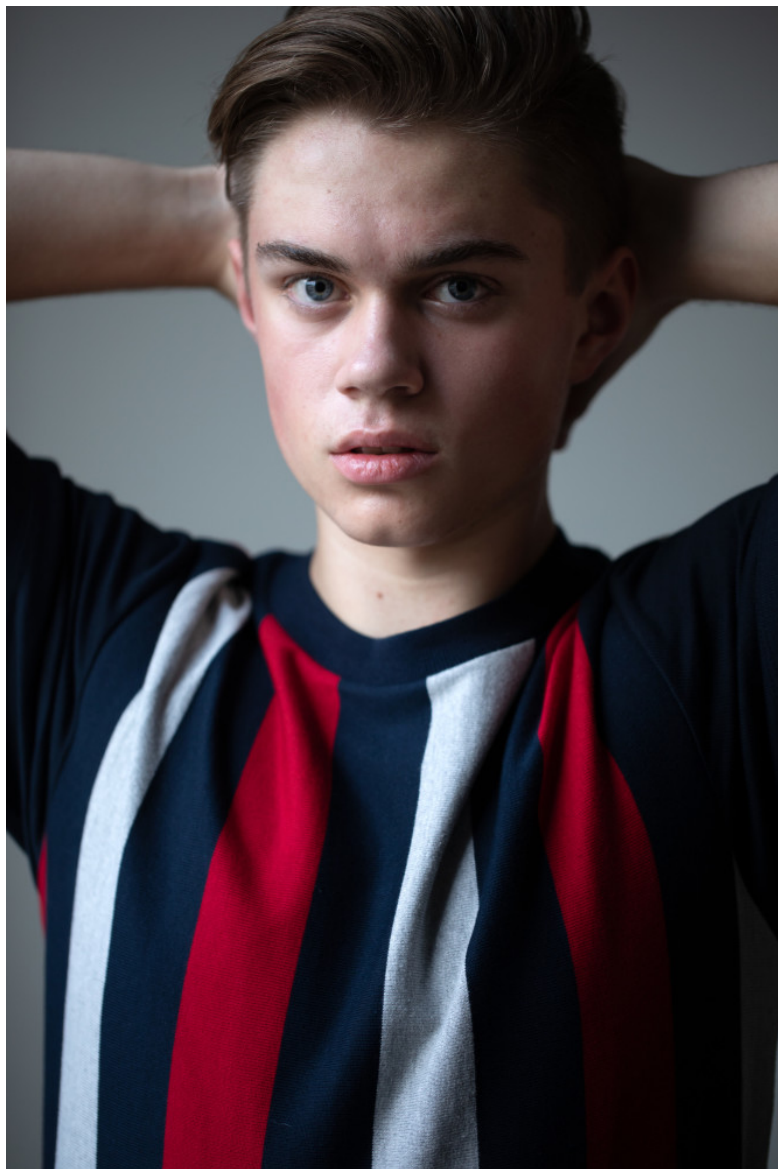

modemodels

KADEN H

Height: 180.5cm / 5' 11" Waist: 78.5cm 31" Shoes: 44.5 EU / 10½ US / 10 UK

modemodels

KADEN H

Height: 180.5cm / 5' 11" Waist: 78.5cm 31" Shoes: 44.5 EU / 10½ US / 10 UK

modemodels

KADEN H

Height: 180.5cm / 5' 11" Waist: 78.5cm 31" Shoes: 44.5 EU / 10½ US / 10 UK

modemodels

KADEN H

Height: 180.5cm / 5' 11" Waist: 78.5cm 31" Shoes: 44.5 EU / 10½ US / 10 UK

modemodels

KADEN H

Height: 180.5cm / 5' 11" Waist: 78.5cm 31" Shoes: 44.5 EU / 10½ US / 10 UK