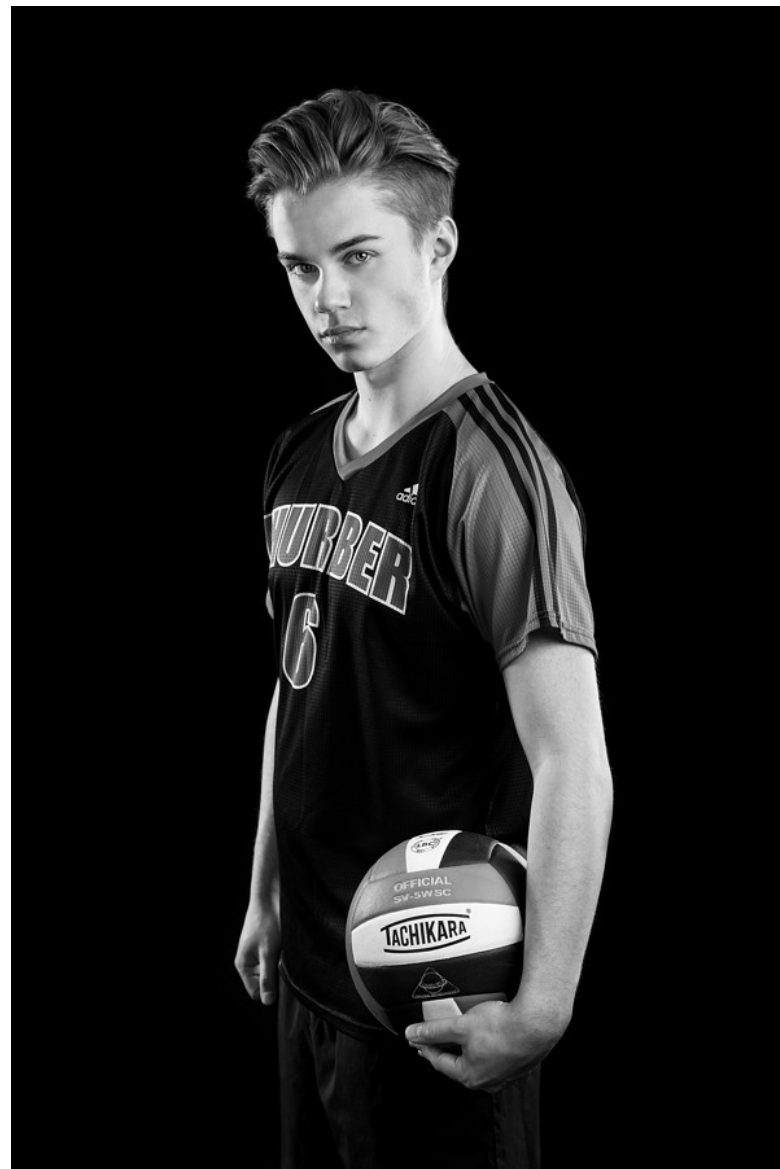

modemodels

KADEN H

Height: 180.5cm / 5' 11" Waist: 78.5cm 31" Shoes: 44.5 EU / 10½ US / 10 UK

modemodels

KADEN H

Height: 180.5cm / 5' 11" Waist: 78.5cm 31" Shoes: 44.5 EU / 10½ US / 10 UK

modemodels

KADEN H

Height: 180.5cm / 5' 11" Waist: 78.5cm 31" Shoes: 44.5 EU / 10½ US / 10 UK

modemodels

KADEN H

Height: 180.5cm / 5' 11" Waist: 78.5cm 31" Shoes: 44.5 EU / 10½ US / 10 UK

modemodels

KADEN H

Height: 180.5cm / 5' 11" Waist: 78.5cm 31" Shoes: 44.5 EU / 10½ US / 10 UK