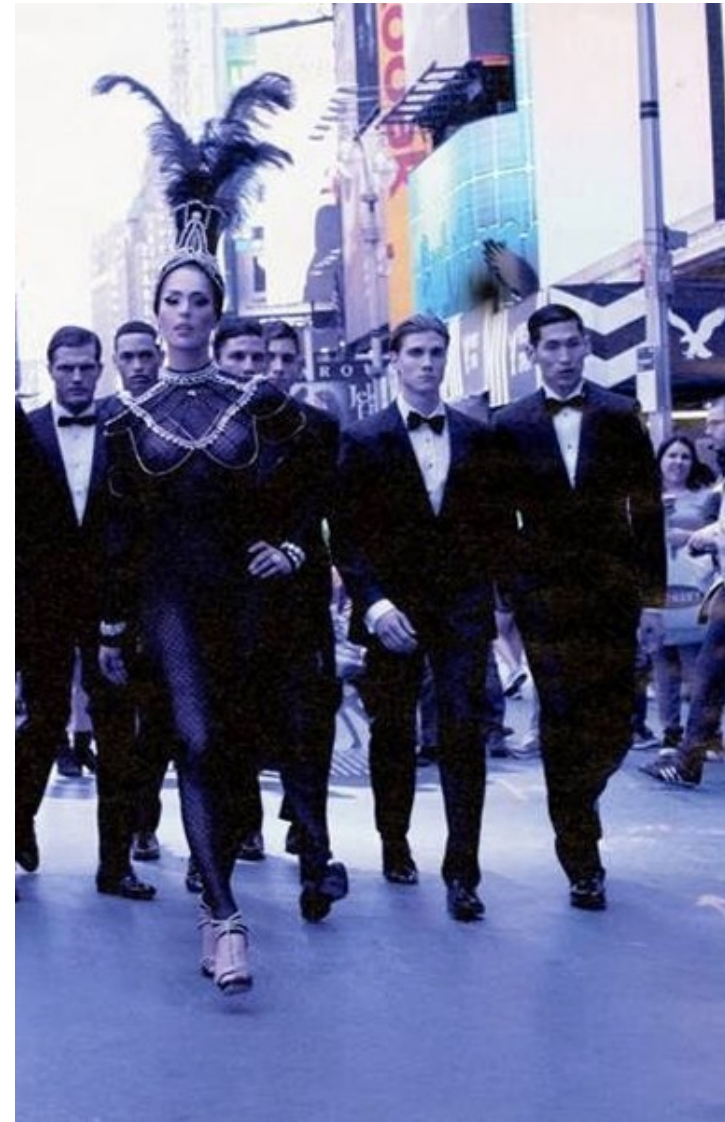

modemodels

DORIAN R

Height: 185.5cm / 6' 1" Waist: 79cm / 31" Shoes: 45 EU / 11US / 10.5UK Hair: Blond Eyes: Blue

modemodels

DORIAN R

Height: 185.5cm / 6' 1" Waist: 79cm / 31" Shoes: 45 EU / 11US / 10.5UK Hair: Blond Eyes: Blue