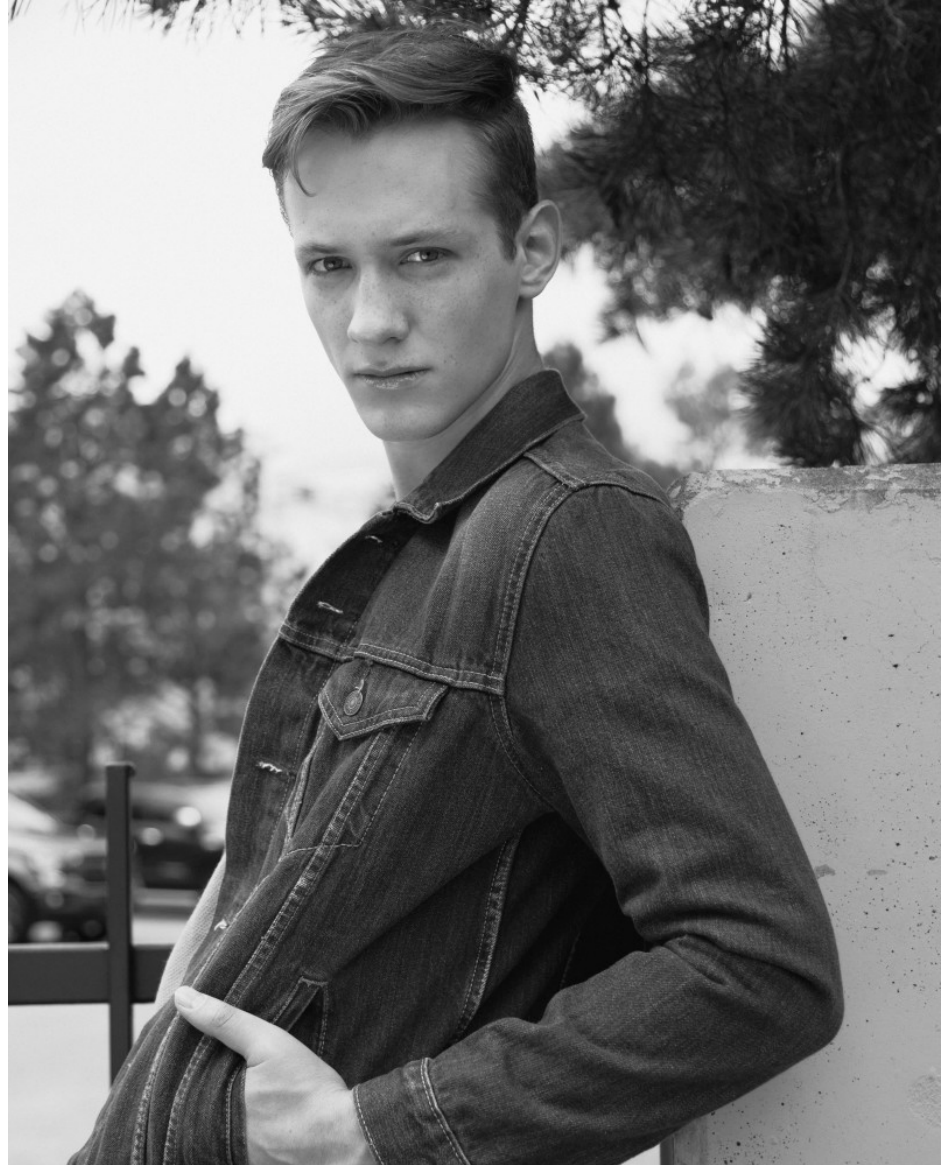

modemodels

JASON K

Height: 191cm / 6' 3" Waist: 82cm 32½" Shoes: 46 EU / 12 US / 11.5 UK Hair: Dark blond Eyes: Blue green

modemodels

JASON K

Height: 191cm / 6' 3" Waist: 82cm 32½" Shoes: 46 EU / 12 US / 11.5 UK Hair: Dark blond Eyes: Blue green