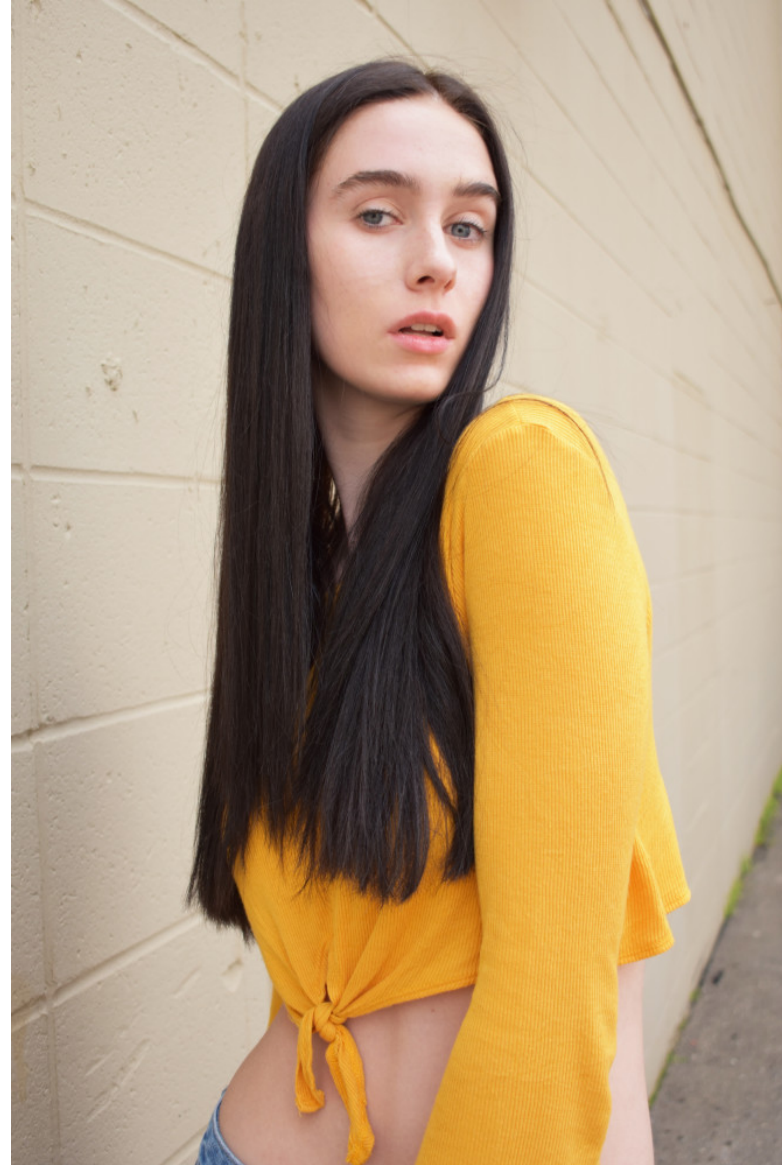

modemodels

AVERY S

Height: 181cm / 5' 11½" Bust: 84cm / 33" BC Waist: 59.5cm 23½" Hips: 90cm / 35½" Shoes: 40 EU / 9 US / 7 UK Hair: Brown Eyes: Blue

modemodels

AVERY S

Height: 181cm / 5' 11½" Bust: 84cm / 33" BC Waist: 59.5cm 23½" Hips: 90cm / 35½" Shoes: 40 EU / 9 US / 7 UK Hair: Brown Eyes: Blue