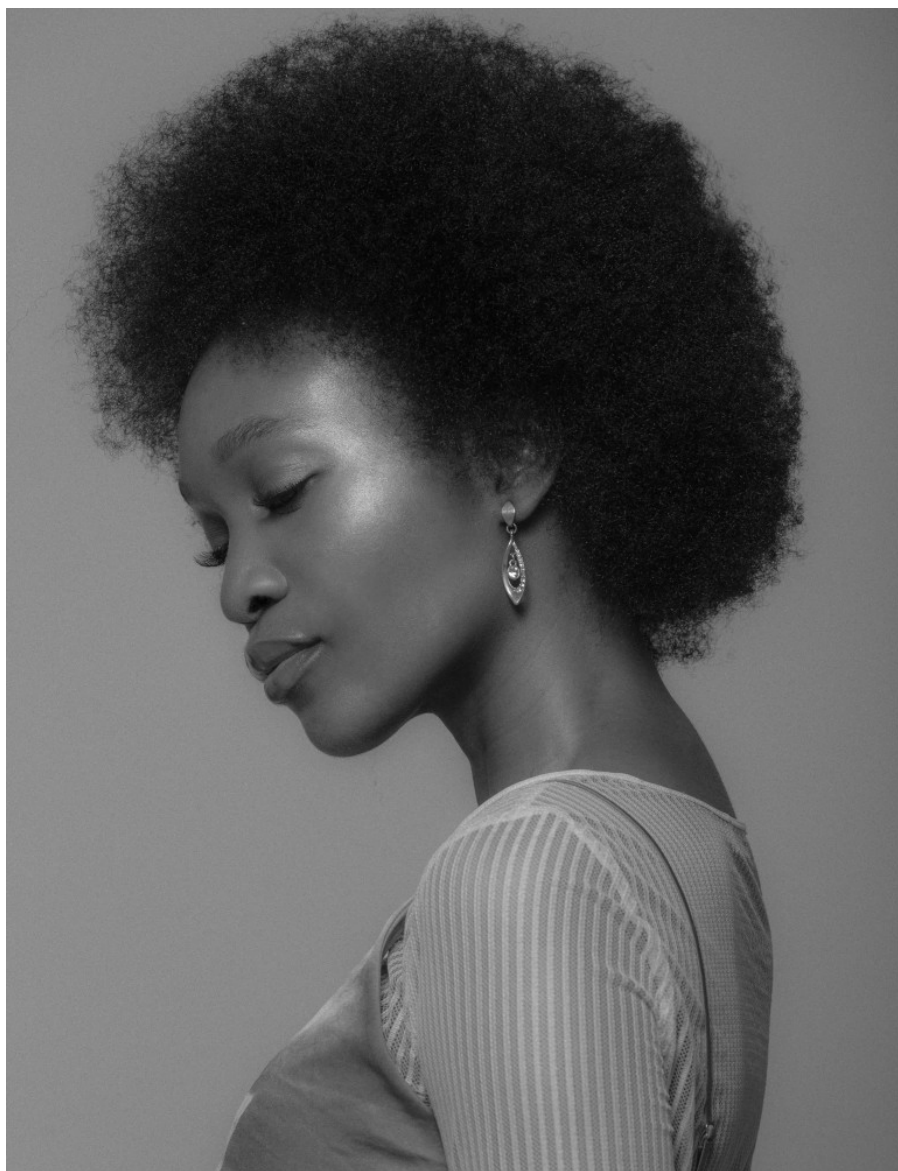

modemodels

EMMAH O

Height: 183cm / 6' 0" Bust: 75cm / 29½" B Waist: 70.5cm 28" Hips: 95cm / 37½" Shoes: 42 EU / 11 US / 9 UK Hair: Black Eyes: Brown

modemodels

EMMAH O

Height: 183cm / 6' 0" Bust: 75cm / 29½" B Waist: 70.5cm 28" Hips: 95cm / 37½" Shoes: 42 EU / 11 US / 9 UK Hair: Black Eyes: Brown