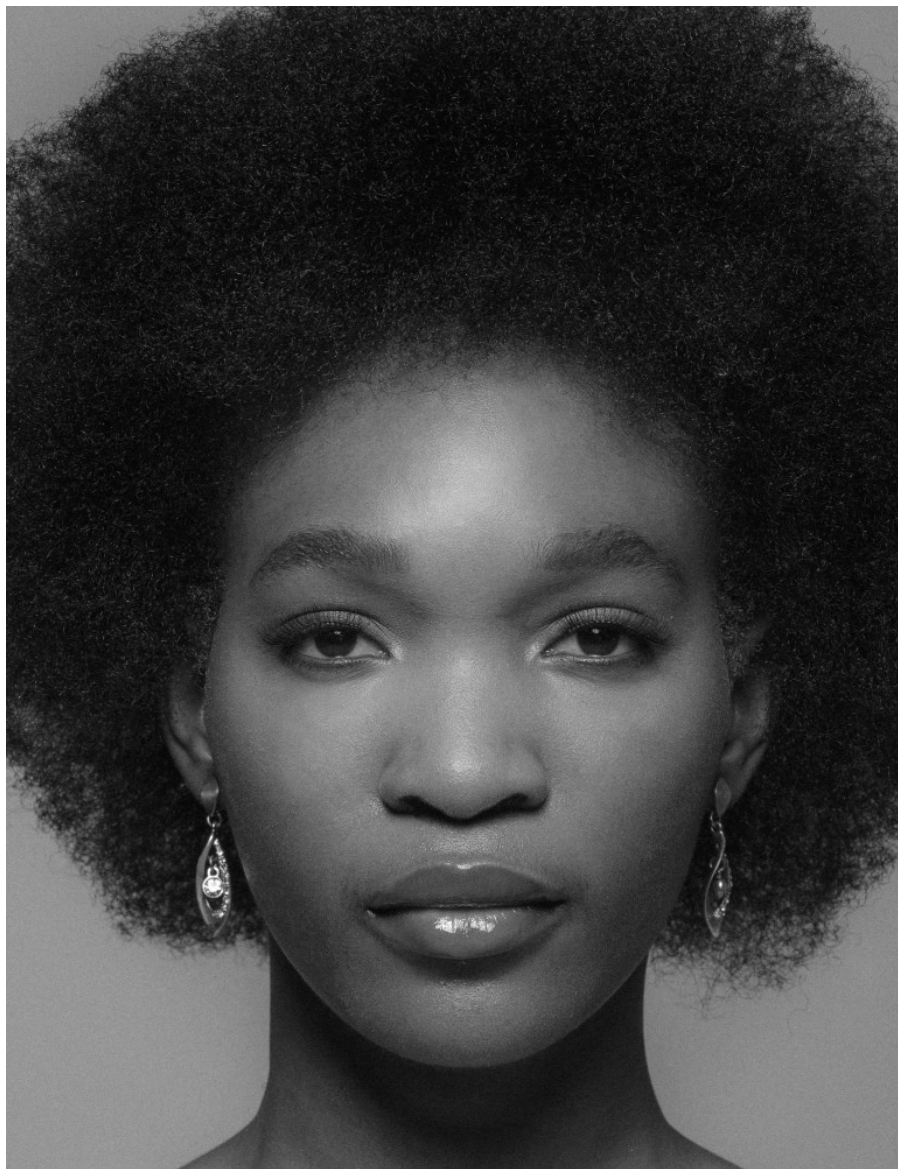

modemodels

EMMAH O

Height: 183cm / 6' 0" Bust: 75cm / 29½" B Waist: 70.5cm 28" Hips: 95cm / 37½" Shoes: 42 EU / 11 US / 9 UK Hair: Black Eyes: Brown

modemodels

EMMAH O

Height: 183cm / 6' 0" Bust: 75cm / 29½" B Waist: 70.5cm 28" Hips: 95cm / 37½" Shoes: 42 EU / 11 US / 9 UK Hair: Black Eyes: Brown