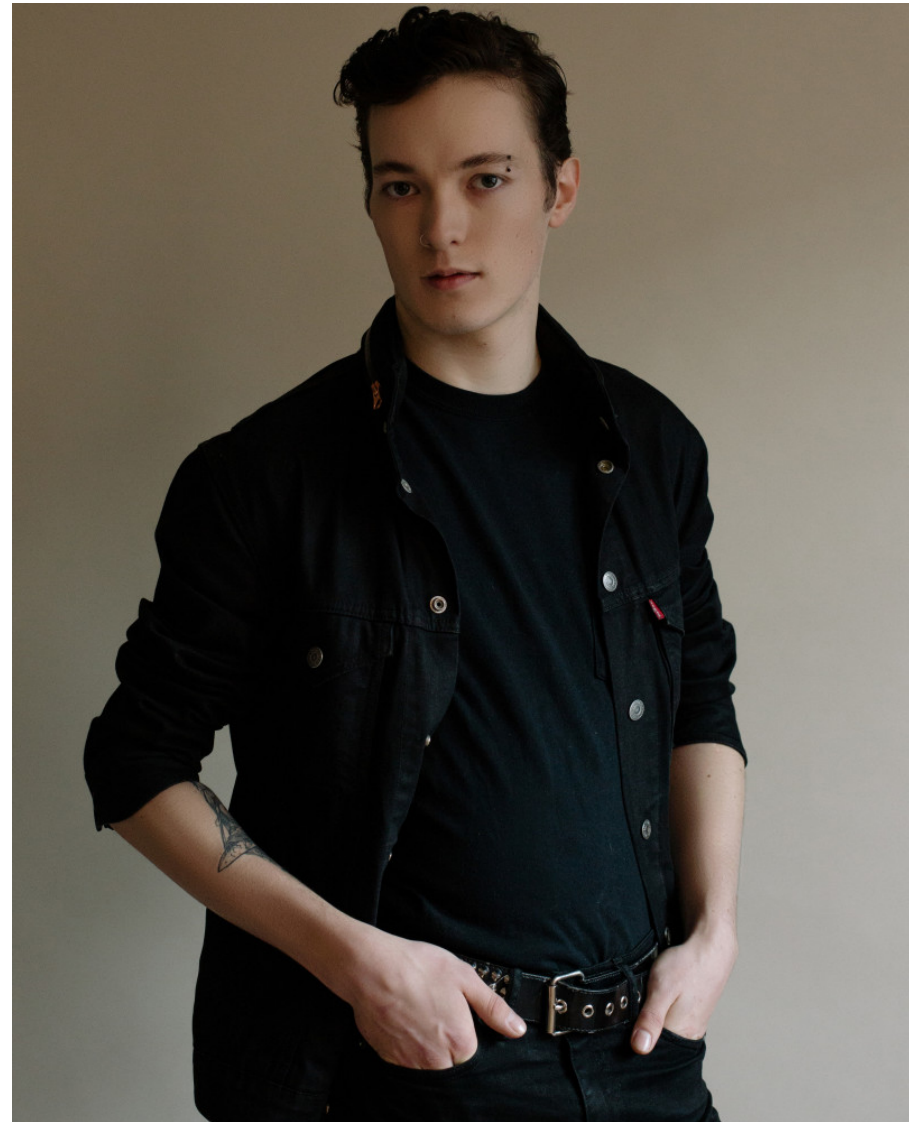

modemodels

OLIVER H

Height: 180.5cm / 5' 11" Waist: 79cm 31" Shoes: 43.5EU / 9½US / 9UK Hair: Dark brown Eyes: Green

modemodels

OLIVER H

Height: 180.5cm / 5' 11" Waist: 79cm 31" Shoes: 43.5EU / 9½US / 9UK Hair: Dark brown Eyes: Green