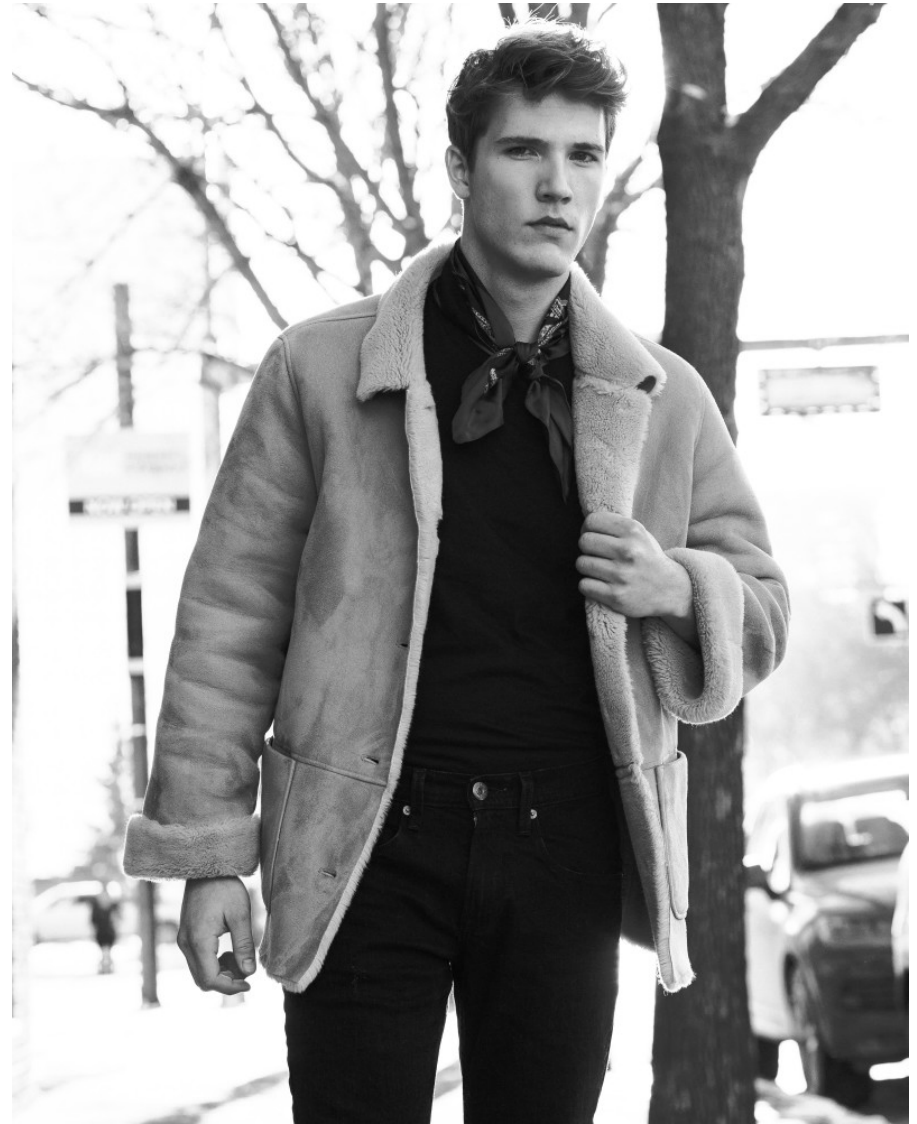

modemodels

MATTHEW H

Height: 188.5cm / 6' 2" Waist: 76.5cm 30" Shoes: 45 EU / 11US / 10.5UK Hair: Brown Eyes: Blue

modemodels

MATTHEW H

Height: 188.5cm / 6' 2" Waist: 76.5cm 30" Shoes: 45 EU / 11US / 10.5UK Hair: Brown Eyes: Blue