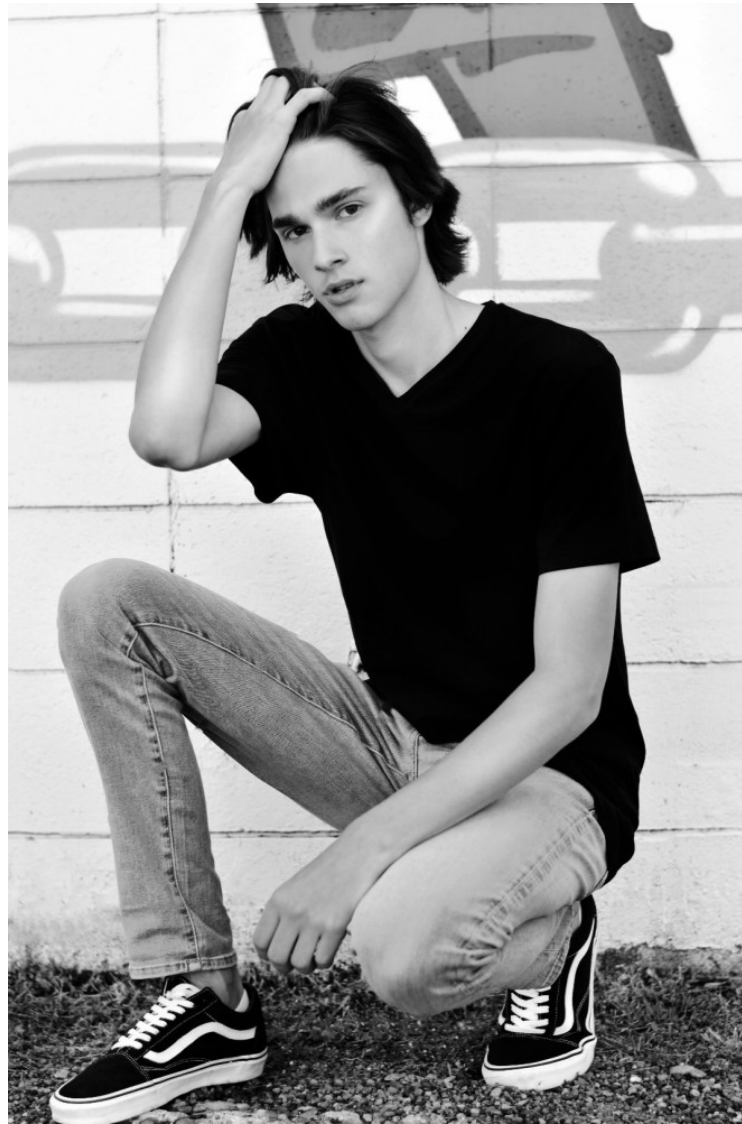

modemodels

REECE B

Height: 183.5cm / 6' 0"   Waist: 74cm 29"   Shoes: 44.5EU / 10½US / 10UK   Hair: Brown   Eyes: Brown